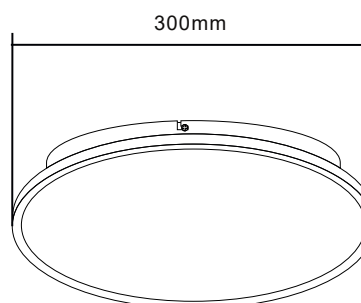

TECHNICAL DATA

TYPE

Professional LED for Indoor Lighting.

DIMENSION DRAW

Model:	Sun 30
Format:	Round
Location:	Interior
Wattage:	24W
Materials:	Plastic
Led Color:	3CCT :3000K / 4000K / 6500K
Product Dimension:	Ø300mm
IP Code:	20
Fixation:	Surface
CRI :	80
Lumen Output:	2000 LM
Frequency:	50/60 Hz
Beam Angle:	L°